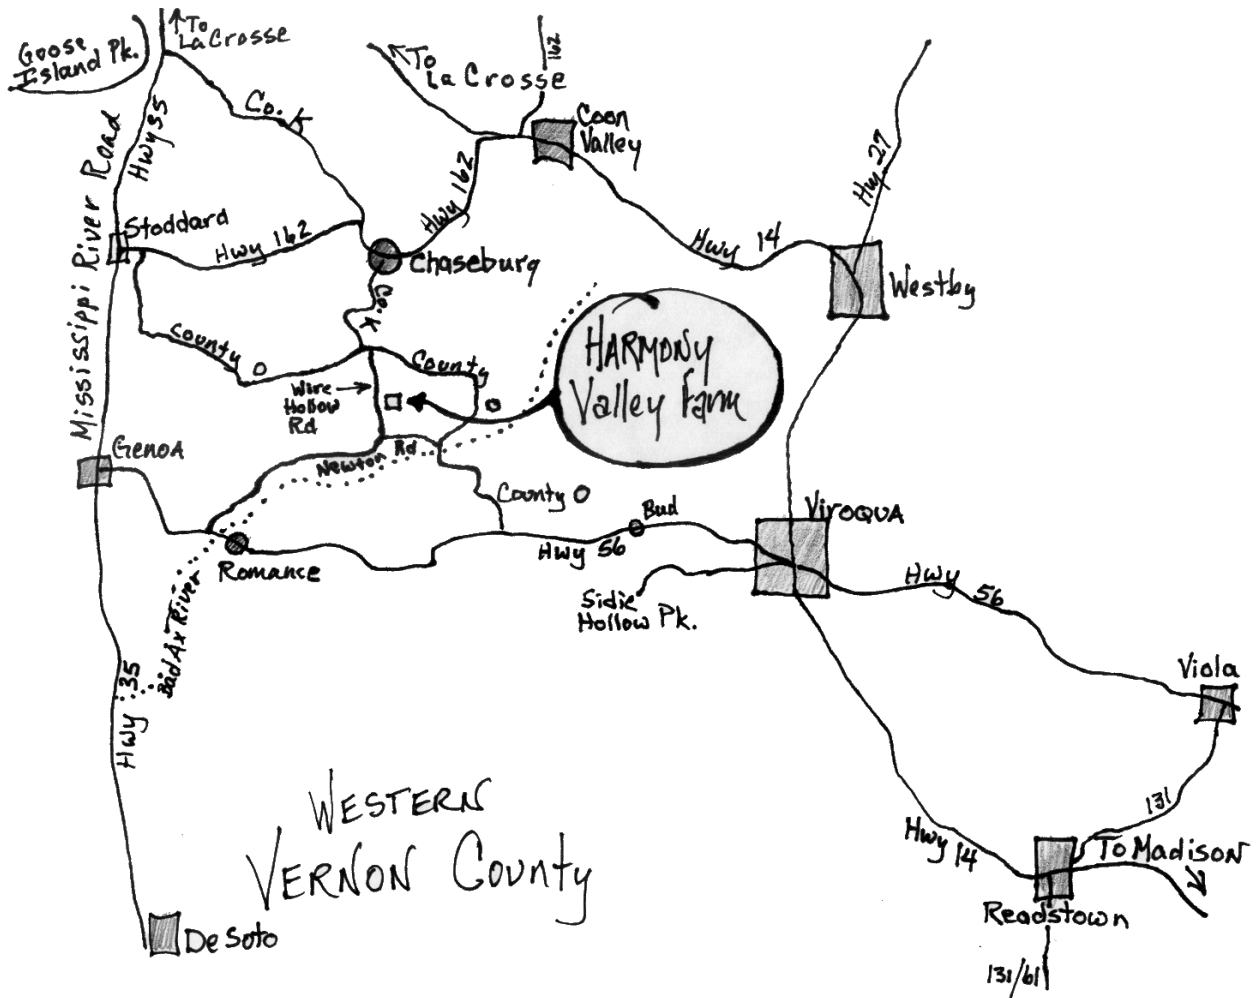

## Harmony Valley Farm

S 3442 Wire Hollow Road, Viroqua WI 54665

608/483-2143

A list of area accommodations is below the map.

### From the Twin Cities (about 3.5 hours), through LaCrosse:

In La Crosse, take Hwy 14/61/35 South (stay on Highway 35 South), to County Rd K (across from Goose Island Park) through Chaseburg. Take a left/East on County Rd O, then the first immediate right on Wire Hollow Road. The farm is about 2 miles down, on the left.

### From Madison (about 2.5 hours), through Viroqua:

Hwy 14 West to Hwy 56 West (in Viroqua). Right/North on County Rd O, left on Newton Rd, right on Wire Hollow. The farm is less than a mile down Wire Hollow, on the right.

### **LaCrosse/Onalaska – about 35 minutes northwest of the farm**

**Google Map of Bed & Breakfasts in the area:**

[http://maps.google.com/maps?oe=utf-8&rls=org.mozilla:en-US:official&client=firefox-a&um=1&ie=UTF-8&q=bed+%26+breakfast+in+la+crosse&fb=1&gl=us&hq=bed+%26+breakfast&hnear=la+crosse&ei=dor-S9KjGoW6NbTDhDw&sa=X&oi=local\\_group&ct=image&resnum=1&ved=0CCQQtgMwAA](http://maps.google.com/maps?oe=utf-8&rls=org.mozilla:en-US:official&client=firefox-a&um=1&ie=UTF-8&q=bed+%26+breakfast+in+la+crosse&fb=1&gl=us&hq=bed+%26+breakfast&hnear=la+crosse&ei=dor-S9KjGoW6NbTDhDw&sa=X&oi=local_group&ct=image&resnum=1&ved=0CCQQtgMwAA)